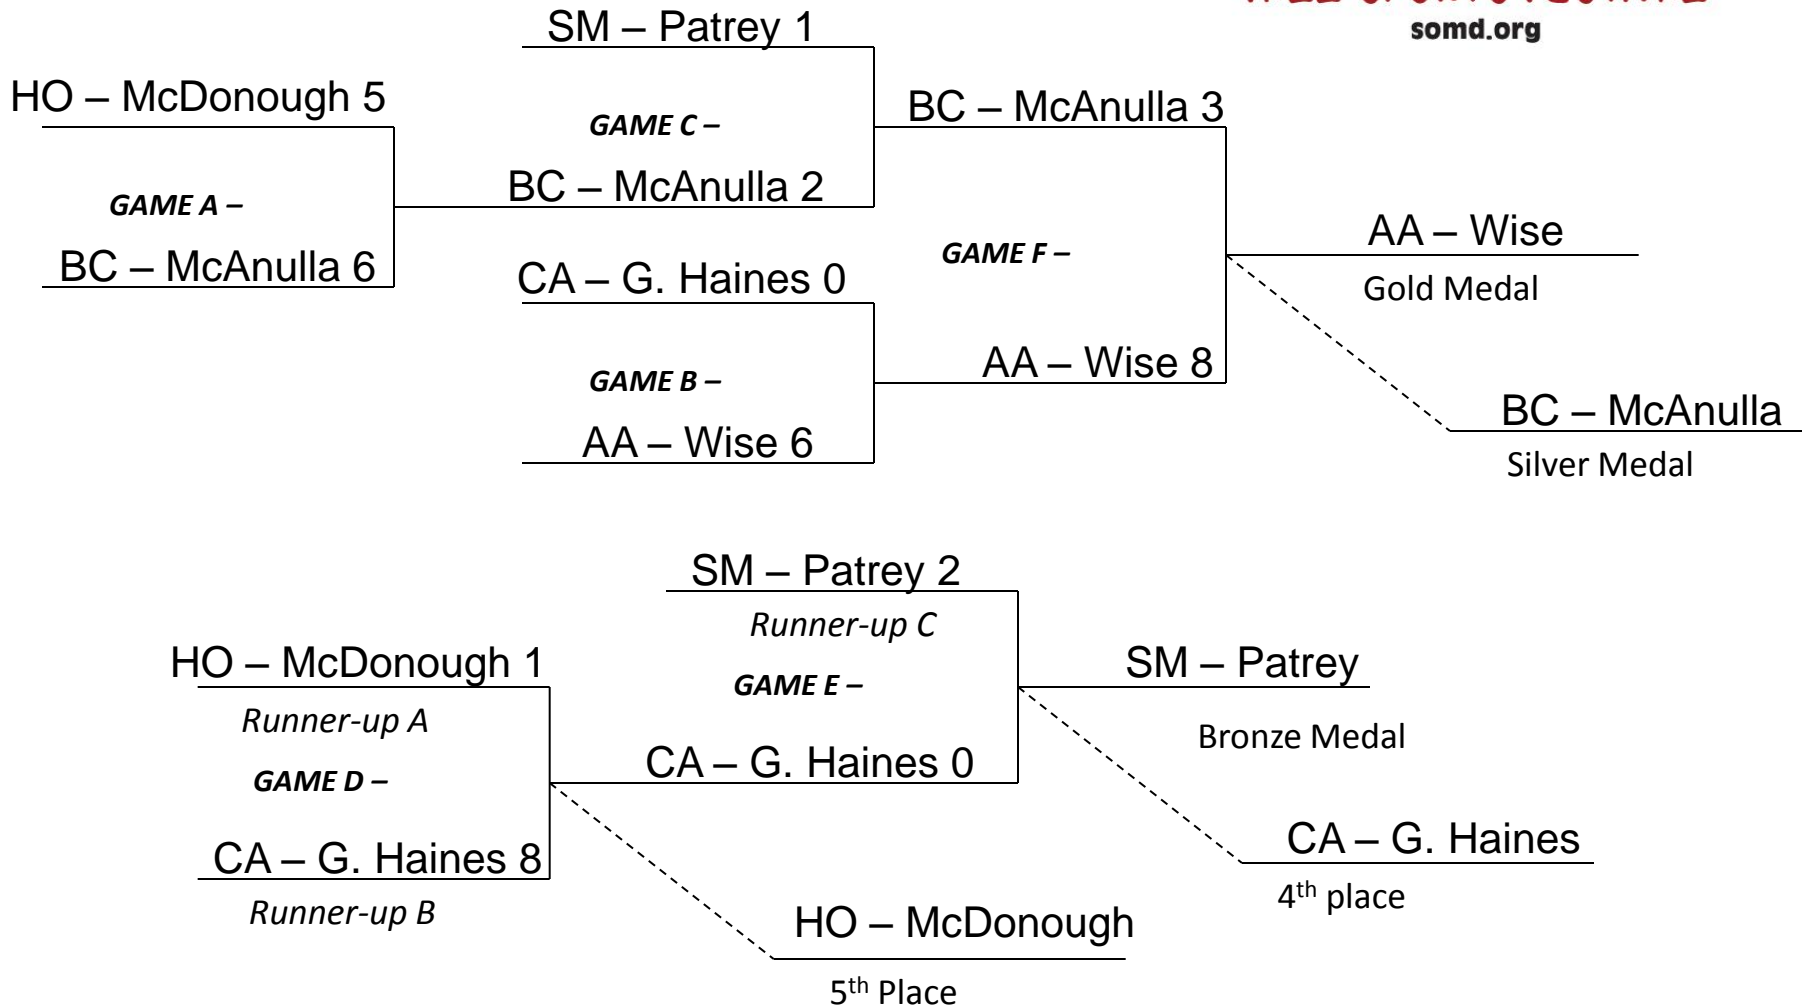

Traditional High School Division 2