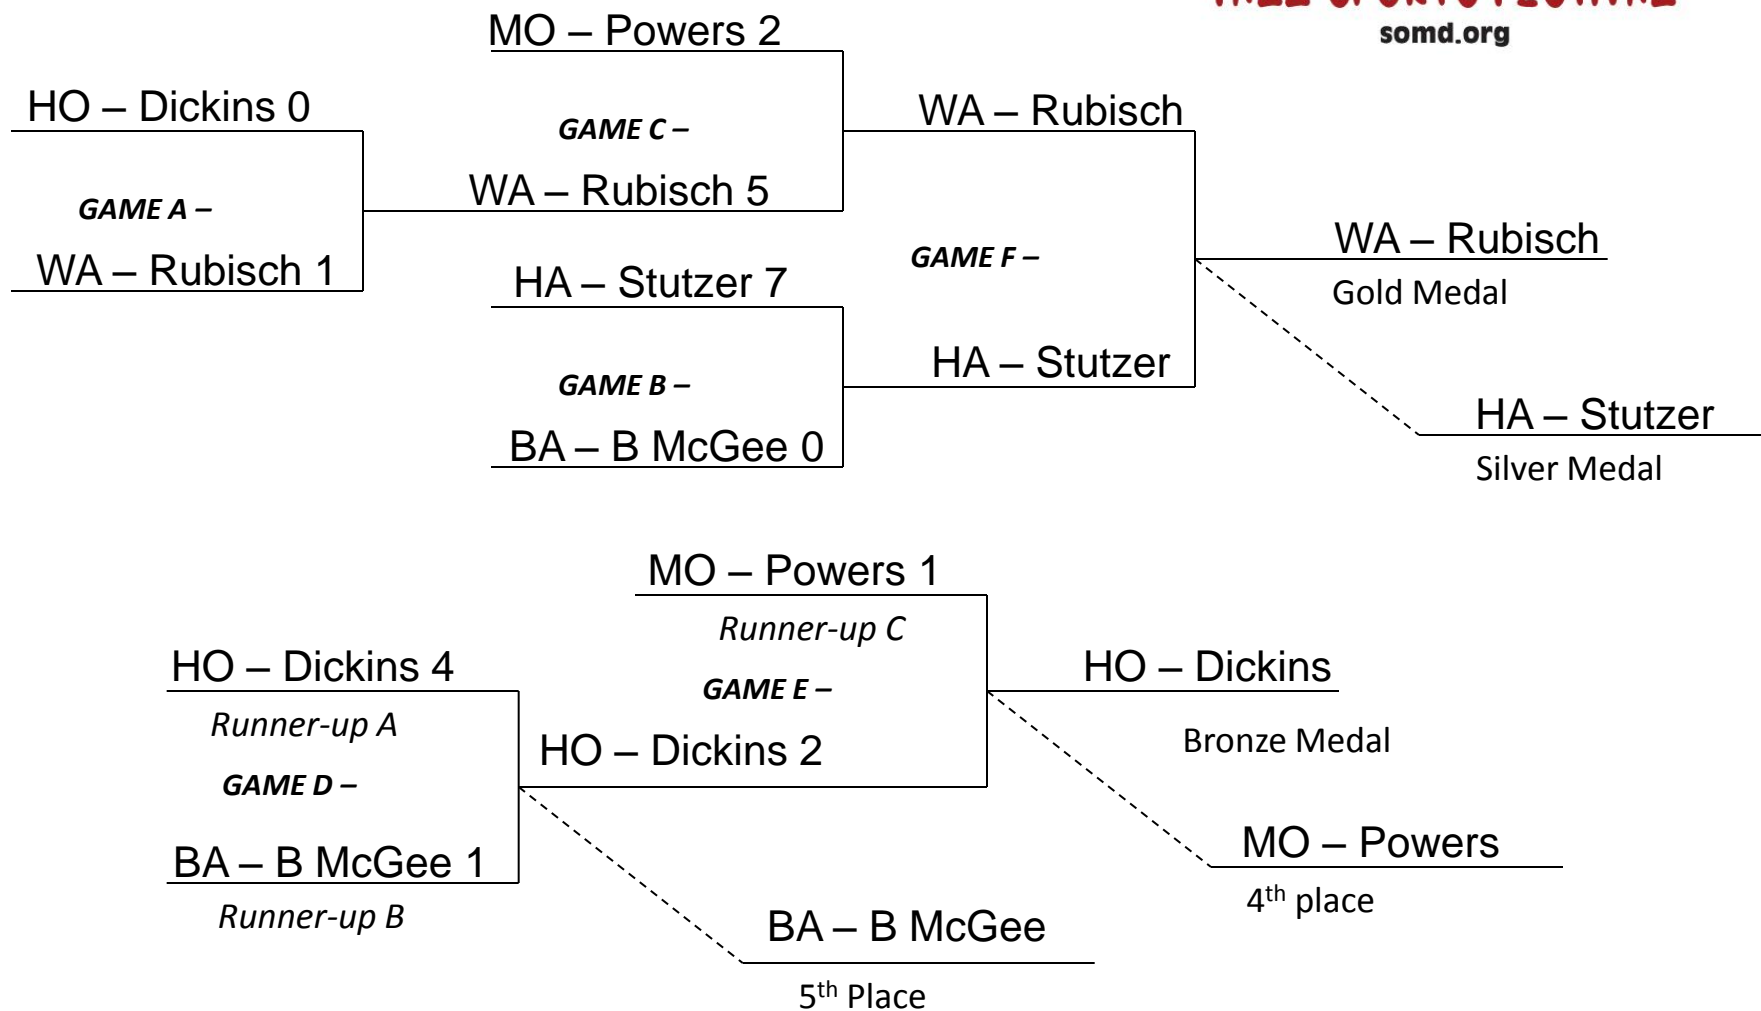

Young Adult Division 1